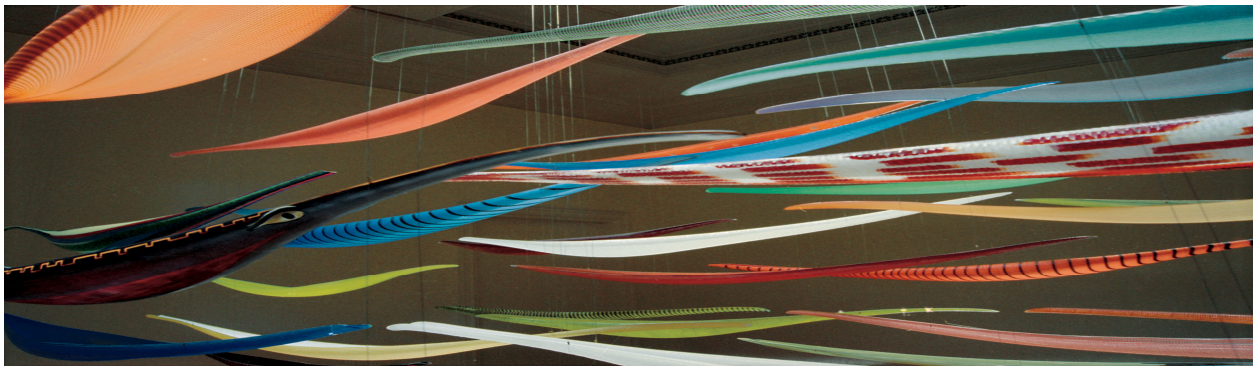

REFLECTIONS OF LINO

Presented by the
Palm Springs Art Museum and the
Coachella Valley Repertory

REFLECTIONS OF LINO is a performing arts piece that will consist of original music by one of Hollywood's most successful composers, Nathan Wang. Choreographed and danced by the LA Contemporary Dance Company, narrative written by Jon Dorf and performed by Donna Theodore and Don Martin with lighting and projection design by Moira Wilkie and Dave Simpson. Costumes by Aalsa Lee. Set pieces by members of the Palm Springs Artists Council.

Conceived and Directed by Ron Celona.
Based on the life and work of world renowned
glass artist LINO TAGLIAPIETRA.

Lino Tagliapietra, *Endeavor (installation of 35 boats)*, 1998–2003, (detail), Blown glass with multicolor canes; cut, Courtesy of Lino Tagliapietra, Inc